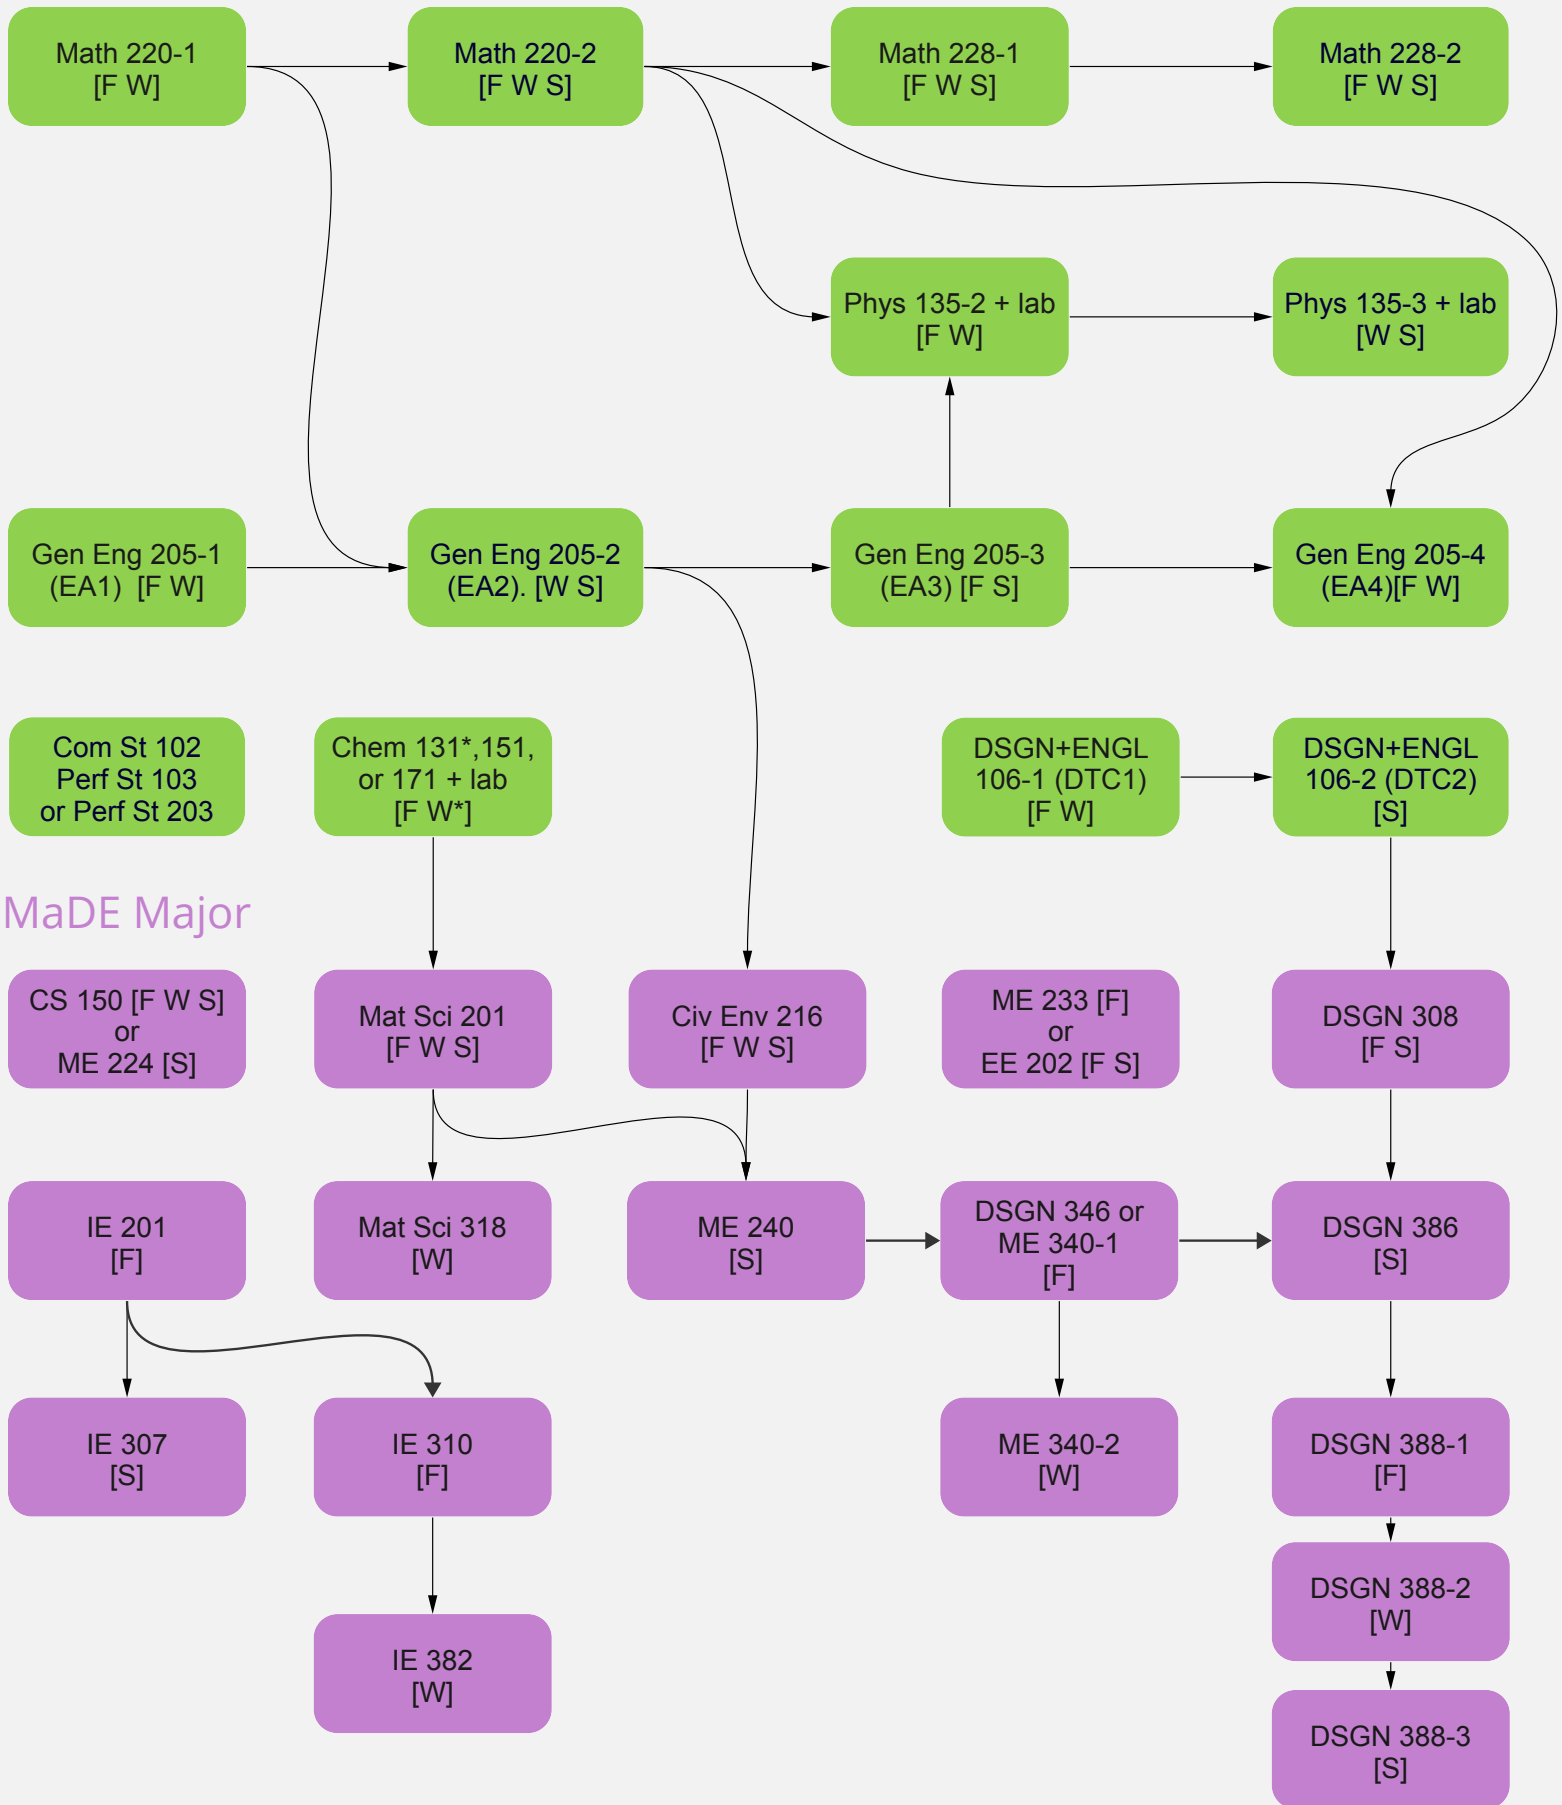

MaDE Degree - AY23 - 24

Required Electives: 7 Theme + 5 Unrestricted + 4 Technical

[Fall Winter Spring]
ver: May 2024