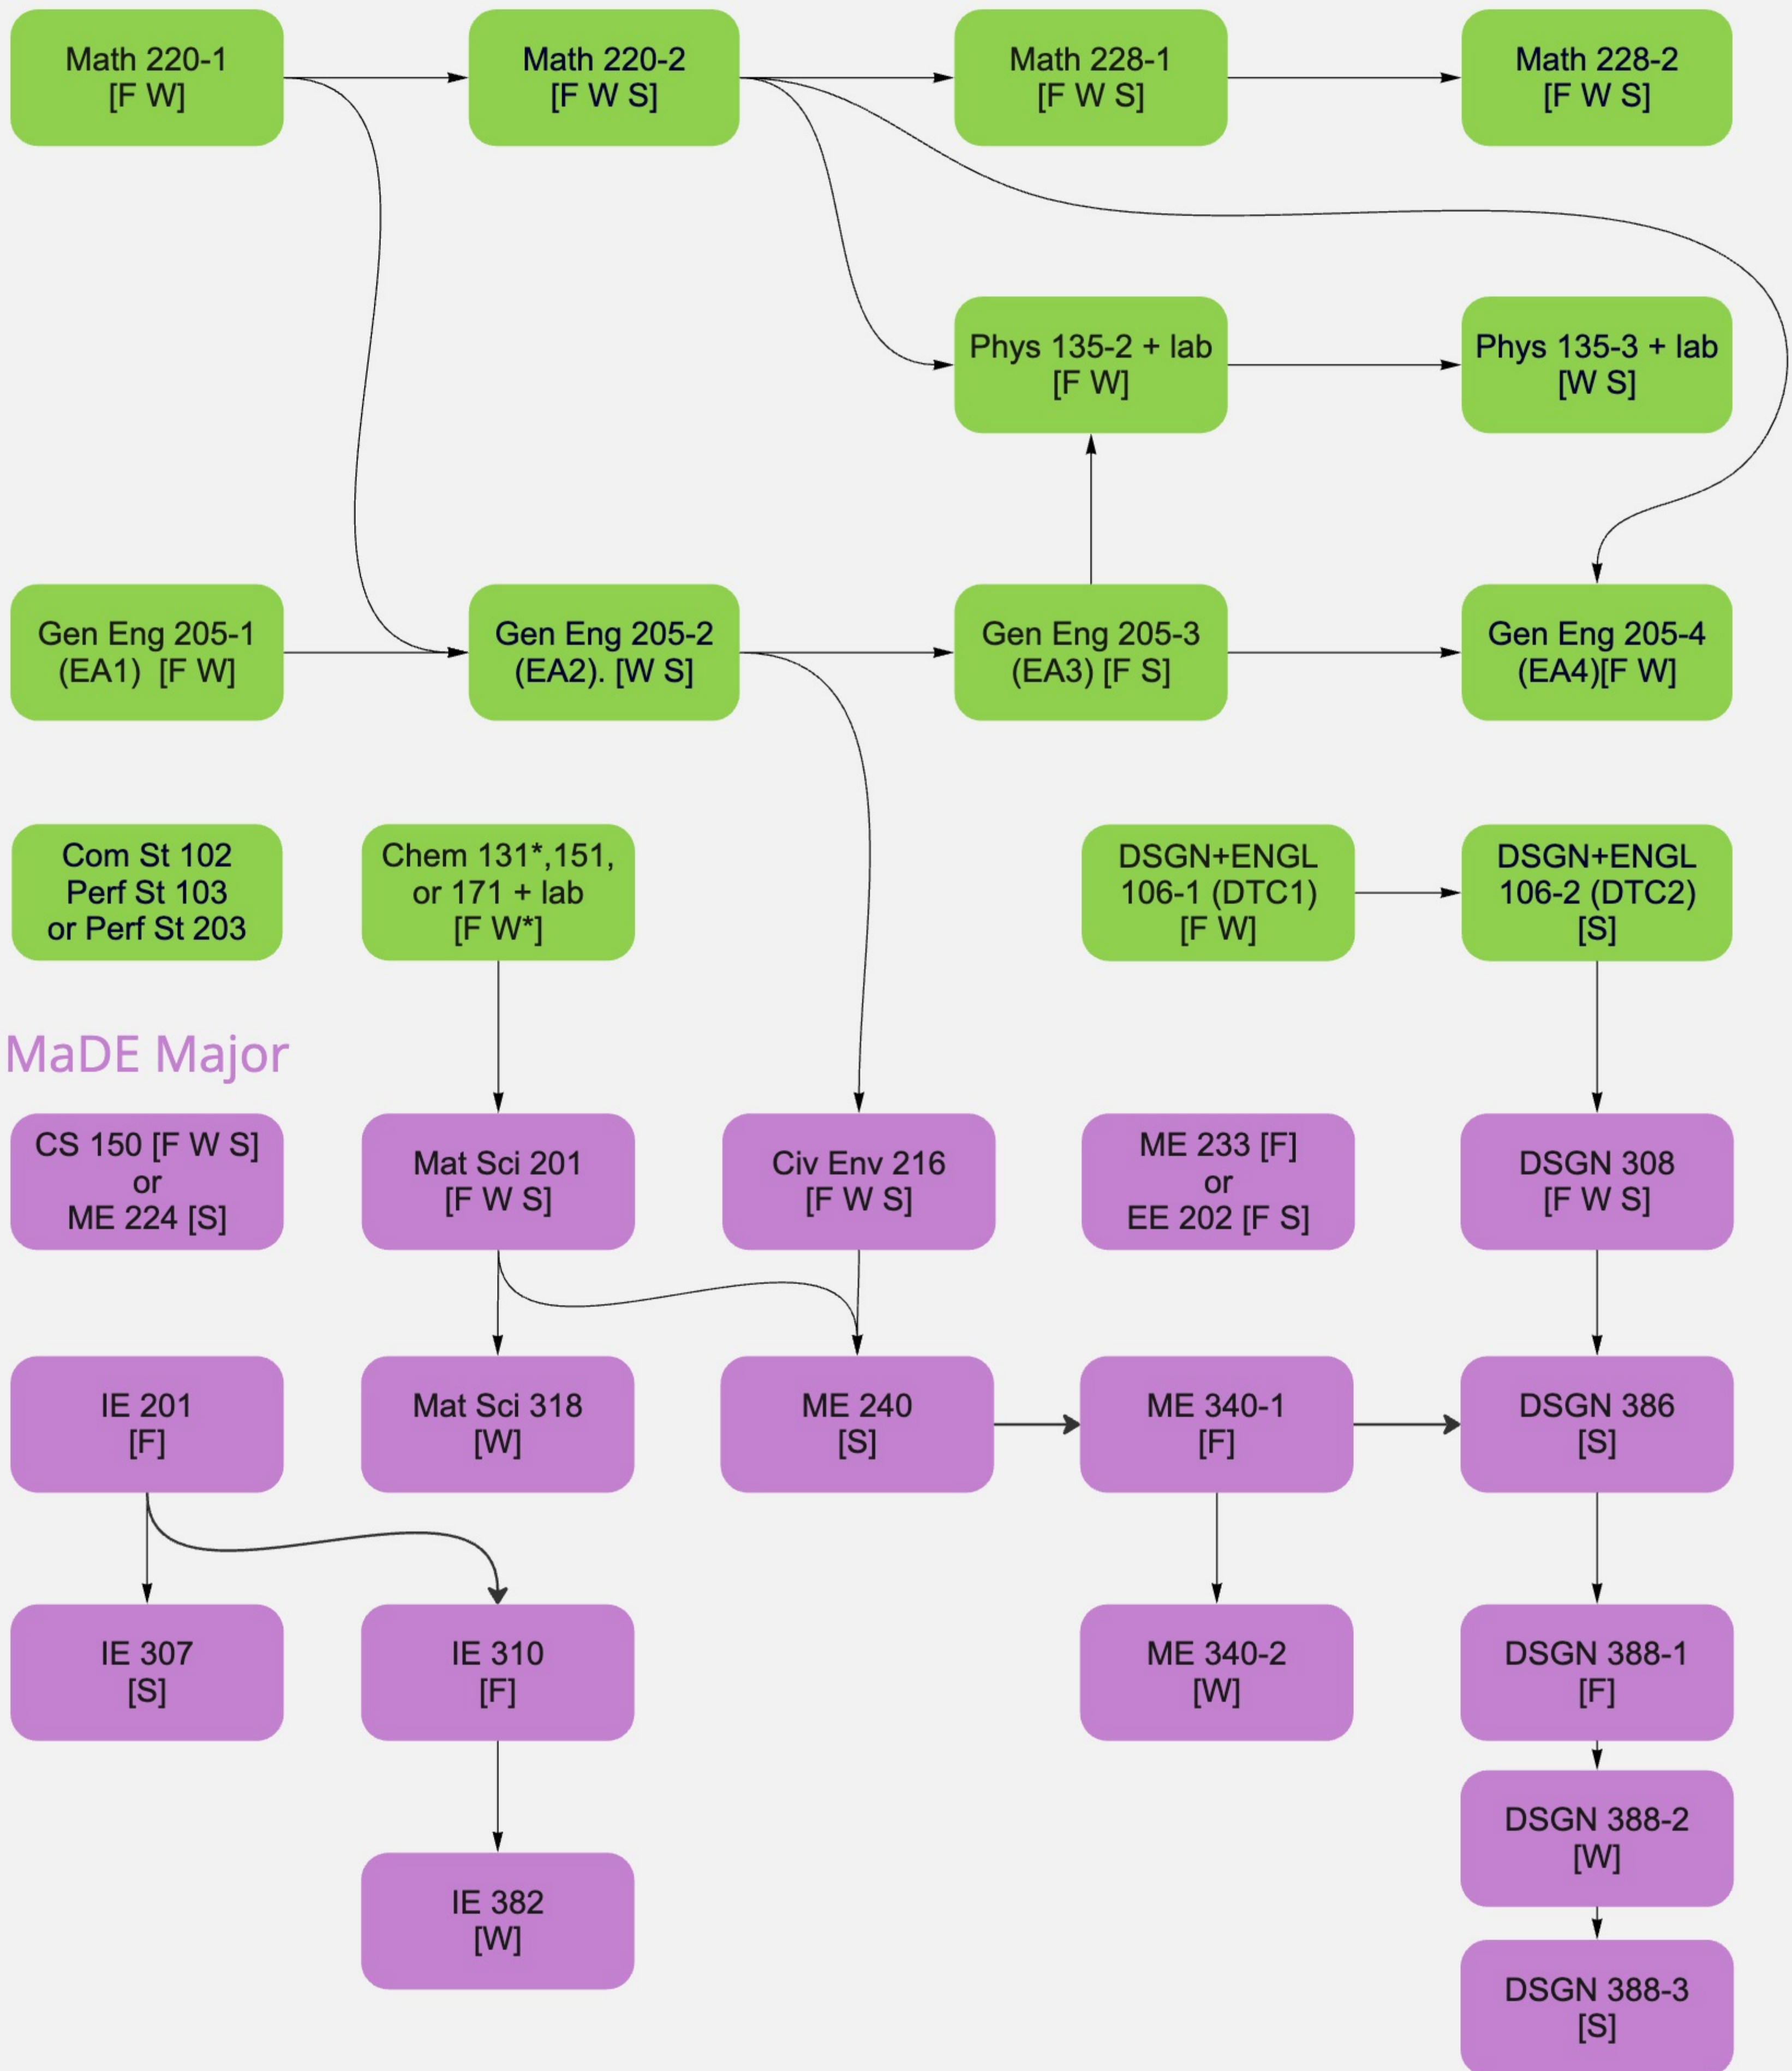

MaDE Degree - AY23 - 24

Required Electives: 7 Theme + 5 Unrestricted + 4 Technical

[Fall Winter Spring]
ver: Nov 2024